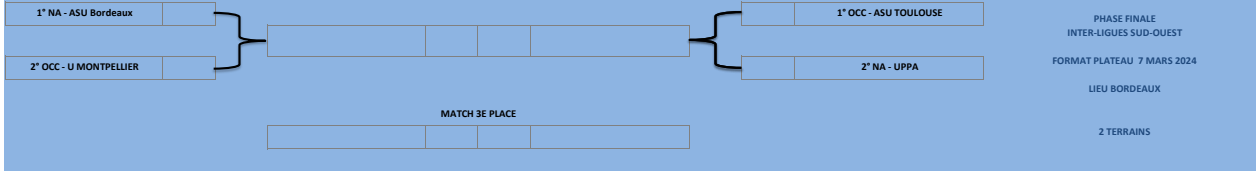

HANDBALL - CHAMPIONNATS INTERLIGUE SUD-OUEST 2023/2024

CHAMPIONNAT DE FRANCE UNIVERSITAIRE N1 (FINALE A 4)-
CHAMPIONNAT DE FRANCE UNIVERSITAIRE N2 (FINALE A 8) -

CHAMPIONNAT INTER-LIGUES MASCULIN

RETOUR POUR LE 8 AVRIL

QUOTA HB JG N1 CONFERENCE SUD OUEST	1
QUOTA HB JG N2 CONFERENCE SUD OUEST	1

+1 ORG

CALENDRIER - PLATEAU NOUVELLE-AQUITAINE

DATE	EQUIPE	SCORE	EQUIPE	SCORE	LIEU - HORAIRE
24 et 25 janvier 2024	UPPA	23	ASU Poitiers	22	Gymnase Henri Normand - 3 All. Maréchal Franchet d'Esperey, 87100 LIMOGES Mercredi 24 janvier : 17h30 à 21h Jeudi 25 janvier : 8h à 16h
	ASU Bordeaux	26	ASU Limoges	20	
	UPPA	29	ASU Bordeaux	26	
	ASU Poitiers	18	ASU Limoges	20	
	ASU Bordeaux	26	ASU Poitiers	20	
	ASU Limoges	32	UPPA	29	

CLASSEMENT - POULE A

CLASS	EQUIPE	PTS	MJ	V	N	D	+	-	DIFF
1	ASU BORDEAUX	7	3	2	0	1	78	69	9
2	AS UPPA PAU	7	3	2	0	1	81	80	1
3	ASU LIMOGES	7	3	2	0	1	72	73	-1
4	ASU POITIERS	3	3	0	0	3	60	69	-9

EQUIPES 1 - 2 QUALIFIEES PLATEAU II

+1 ORG

CALENDRIER - TRIANGULAIRE OCCITANIE 25/01 TOULOUSE

DATE	EQUIPE	SCORE	EQUIPE	SCORE	LIEU - HORAIRE
25-janv	ASU TOULOUSE	27	UTCAP	14	halle des sports Paul Sab - 14H15
25-janv	UTCAP	11	U MONTPELLIER	18	halle des sports Paul Sab - 15H30
25-janv	U MONTPELLIER	22	ASU TOULOUSE	25	halle des sports Paul Sab - 16H45

CLASSEMENT - POULE B

CLASS	EQUIPE	PTS	MJ	V	N	D	+	-	DIFF
1	ASU TOULOUSE	6	2	2	0	0	52	36	16
2	U MONTPELLIER	4	2	1	0	1	40	36	4
3	UTCAP	2	2	0	0	2	25	45	-20

PLATEAU MTP LE 30/11

Plateau toulousain
18/01/2023

1/2 FINALE

PLATEAU FINAL

1/2 FINALE

CHAMPIONNAT INTERLIGUE FEMININ

RETOUR POUR LE 8 AVRIL

QUOTA HB JF N1 INTER-LIGUES SUD OUEST	1
QUOTA HB JF N2 INTER-LIGUES SUD OUEST	1

+1 orga

CALENDRIER - PLATEAU NOUVELLE-AQUITAINE

DATE	EQUIPE	SCORE	EQUIPE	SCORE	LIEU - HORAIRE	
07-déc	ASU BORDEAUX 1	28	AS UPPA	11	6 ET 7 DECEMBRE 2023 BORDEAUX	
	ASU POITIERS	19	AS UPPA	16		
	ASU POITIERS	21	ASU BORDEAUX 1	19		

CLASSEMENT - NOUVELLE-AQUITAINE

CLASS	EQUIPE	PTS	MJ	V	N	D	+	-	DIFF
1	ASU POITIERS	6	2	2	0	0	40	35	5
2	ASU BORDEAUX 1	4	2	1	0	1	47	32	15
3	AS UPPA	2	2	0	0	2	27	47	-20
4	ASU BORDEAUX 2	0	0	0	0	0	0	0	0

CALENDRIER - PLATEAU OCCITANIE 7/12/2023 MONTPELLIER

DATE	EQUIPE	SCORE	EQUIPE	SCORE	LIEU - HORAIRE
					7 DECEMBRE CSU

CLASSEMENT - OCCITANIE

CLASS	EQUIPE	PTS	MJ	V	N	D	+	9	DIFF
1	ASU TOULOUSE	0	0	0	0	0	0	0	0
2	UMONTPELLIER	0	0	0	0	0	0	0	0
3	U NIMES	0	0	0	0	0	0	0	0
4		0	0	0	0	0	0	0	0